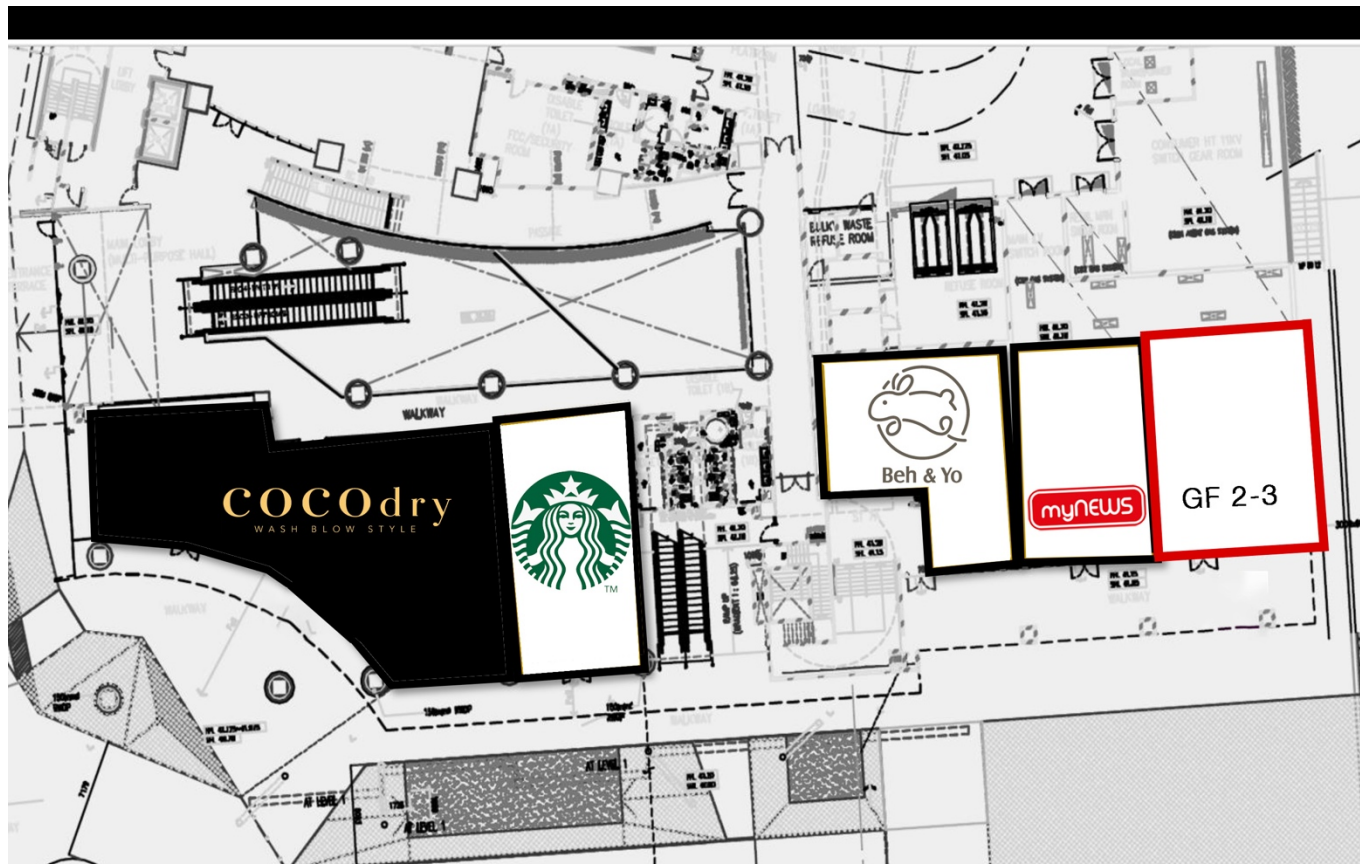

From the desk of Amy Ho

FLOOR PLAN