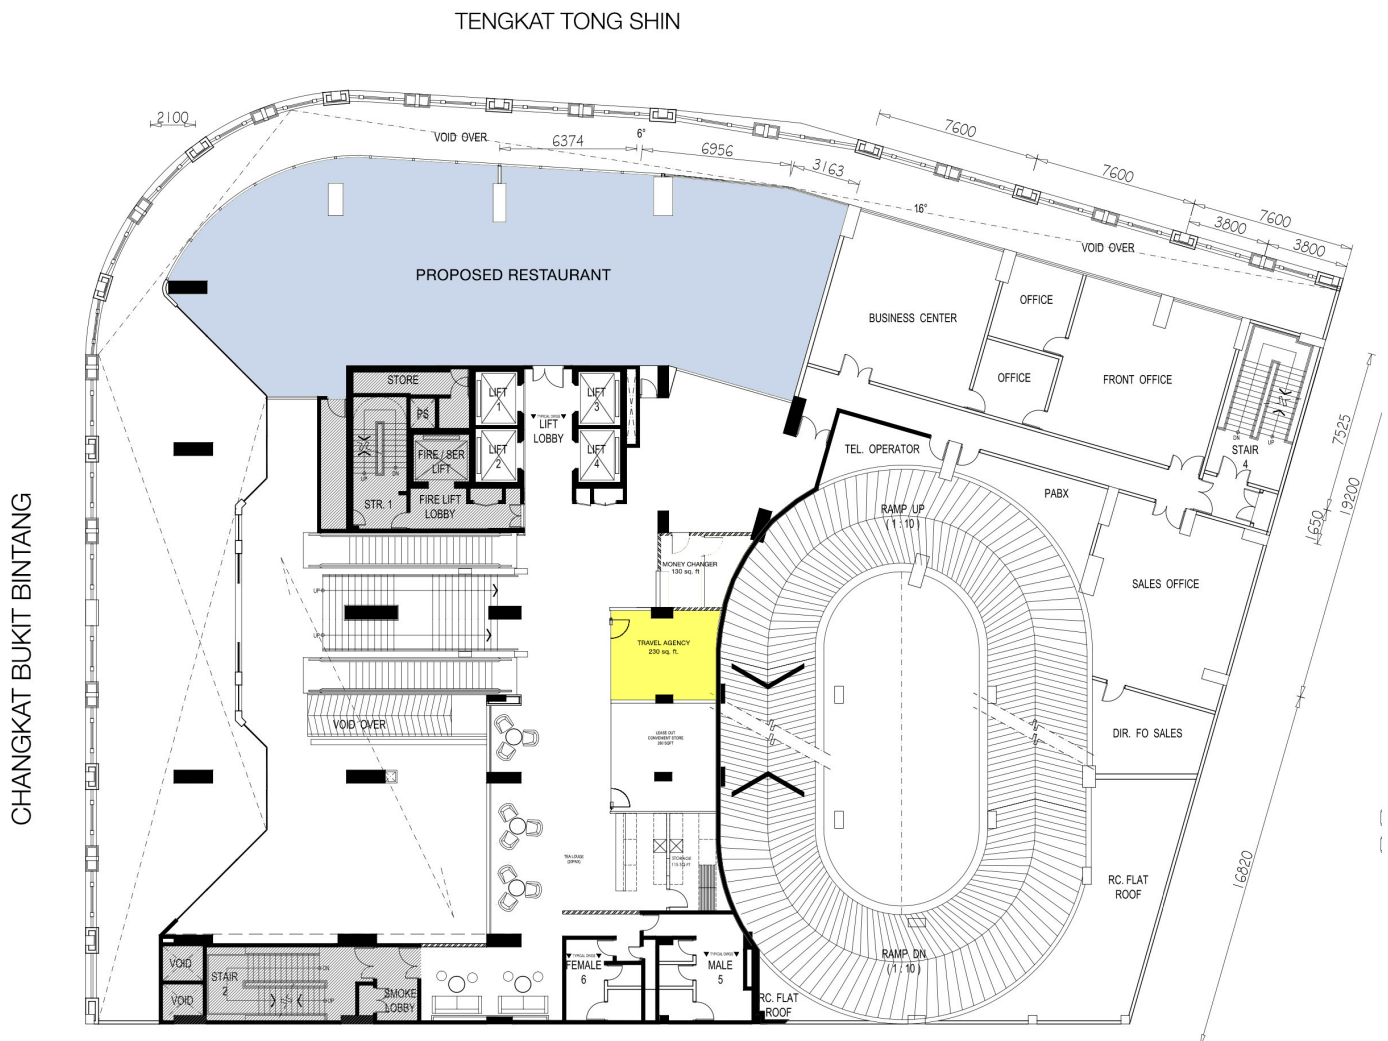

LEVEL M1 FLOOR PLAN

Request for proposal from potential Travel Agency

Unit size : 230 sq. ft

Unit location: Mezzanine Floor, Soleil Hotel, Changkat Bukit Bintang

*From the desk of Amy Ho*

ACTUAL UNIT