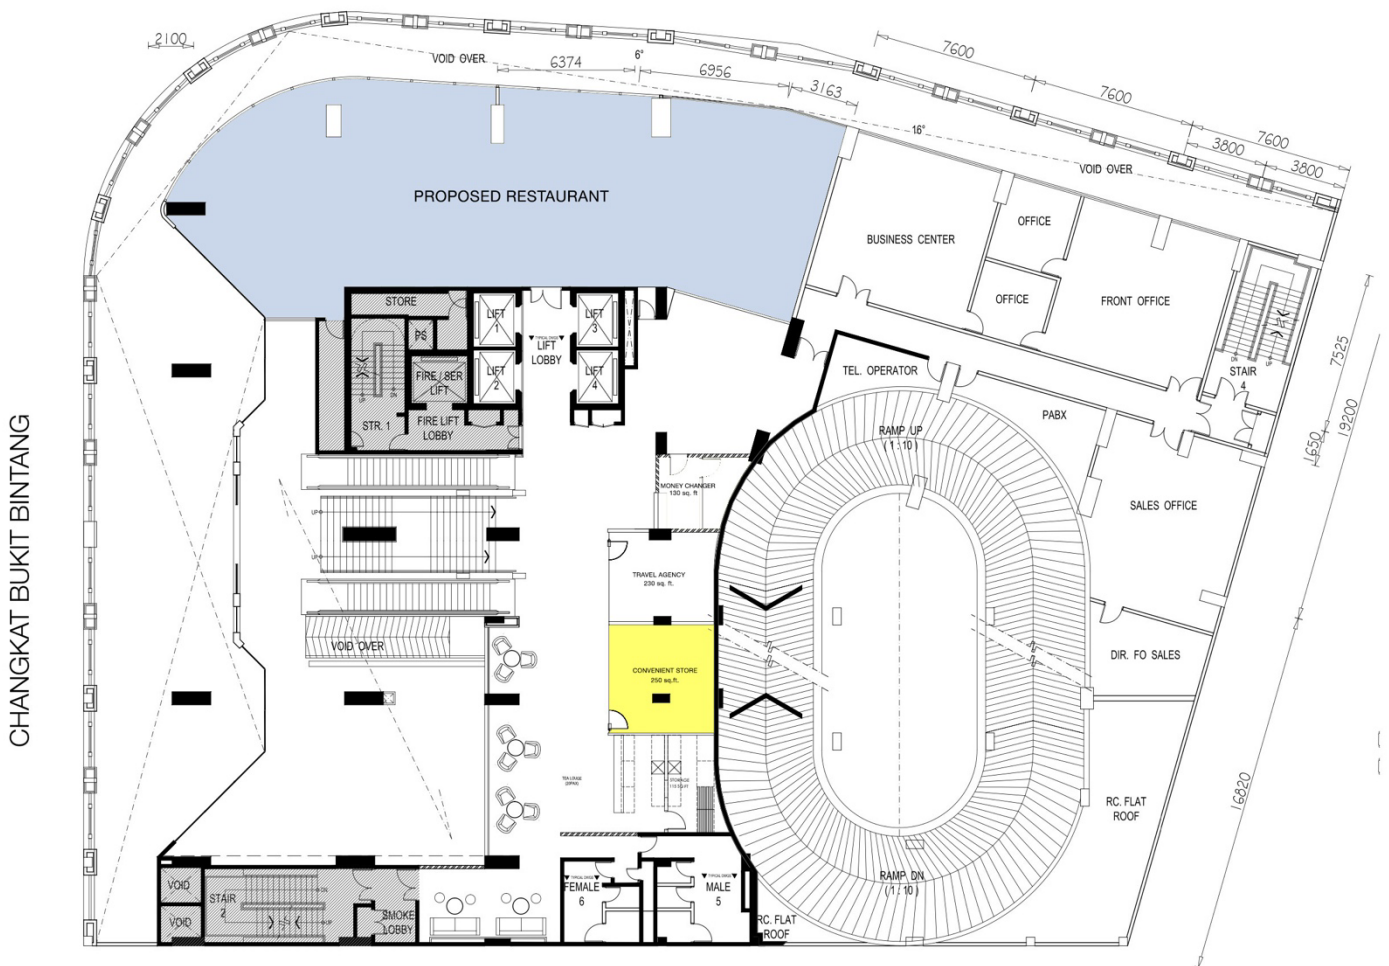

LEVEL M1 FLOOR PLAN

Request for proposal from potential Convenient Store Operator

Unit size : 250 sq. ft

Unit location: Mezzanine Floor, Soleil Hotel, Changkat Bukit Bintang

TINGKAT TONG SHIN

*From the desk of Amy Ho*

ACTUAL UNIT